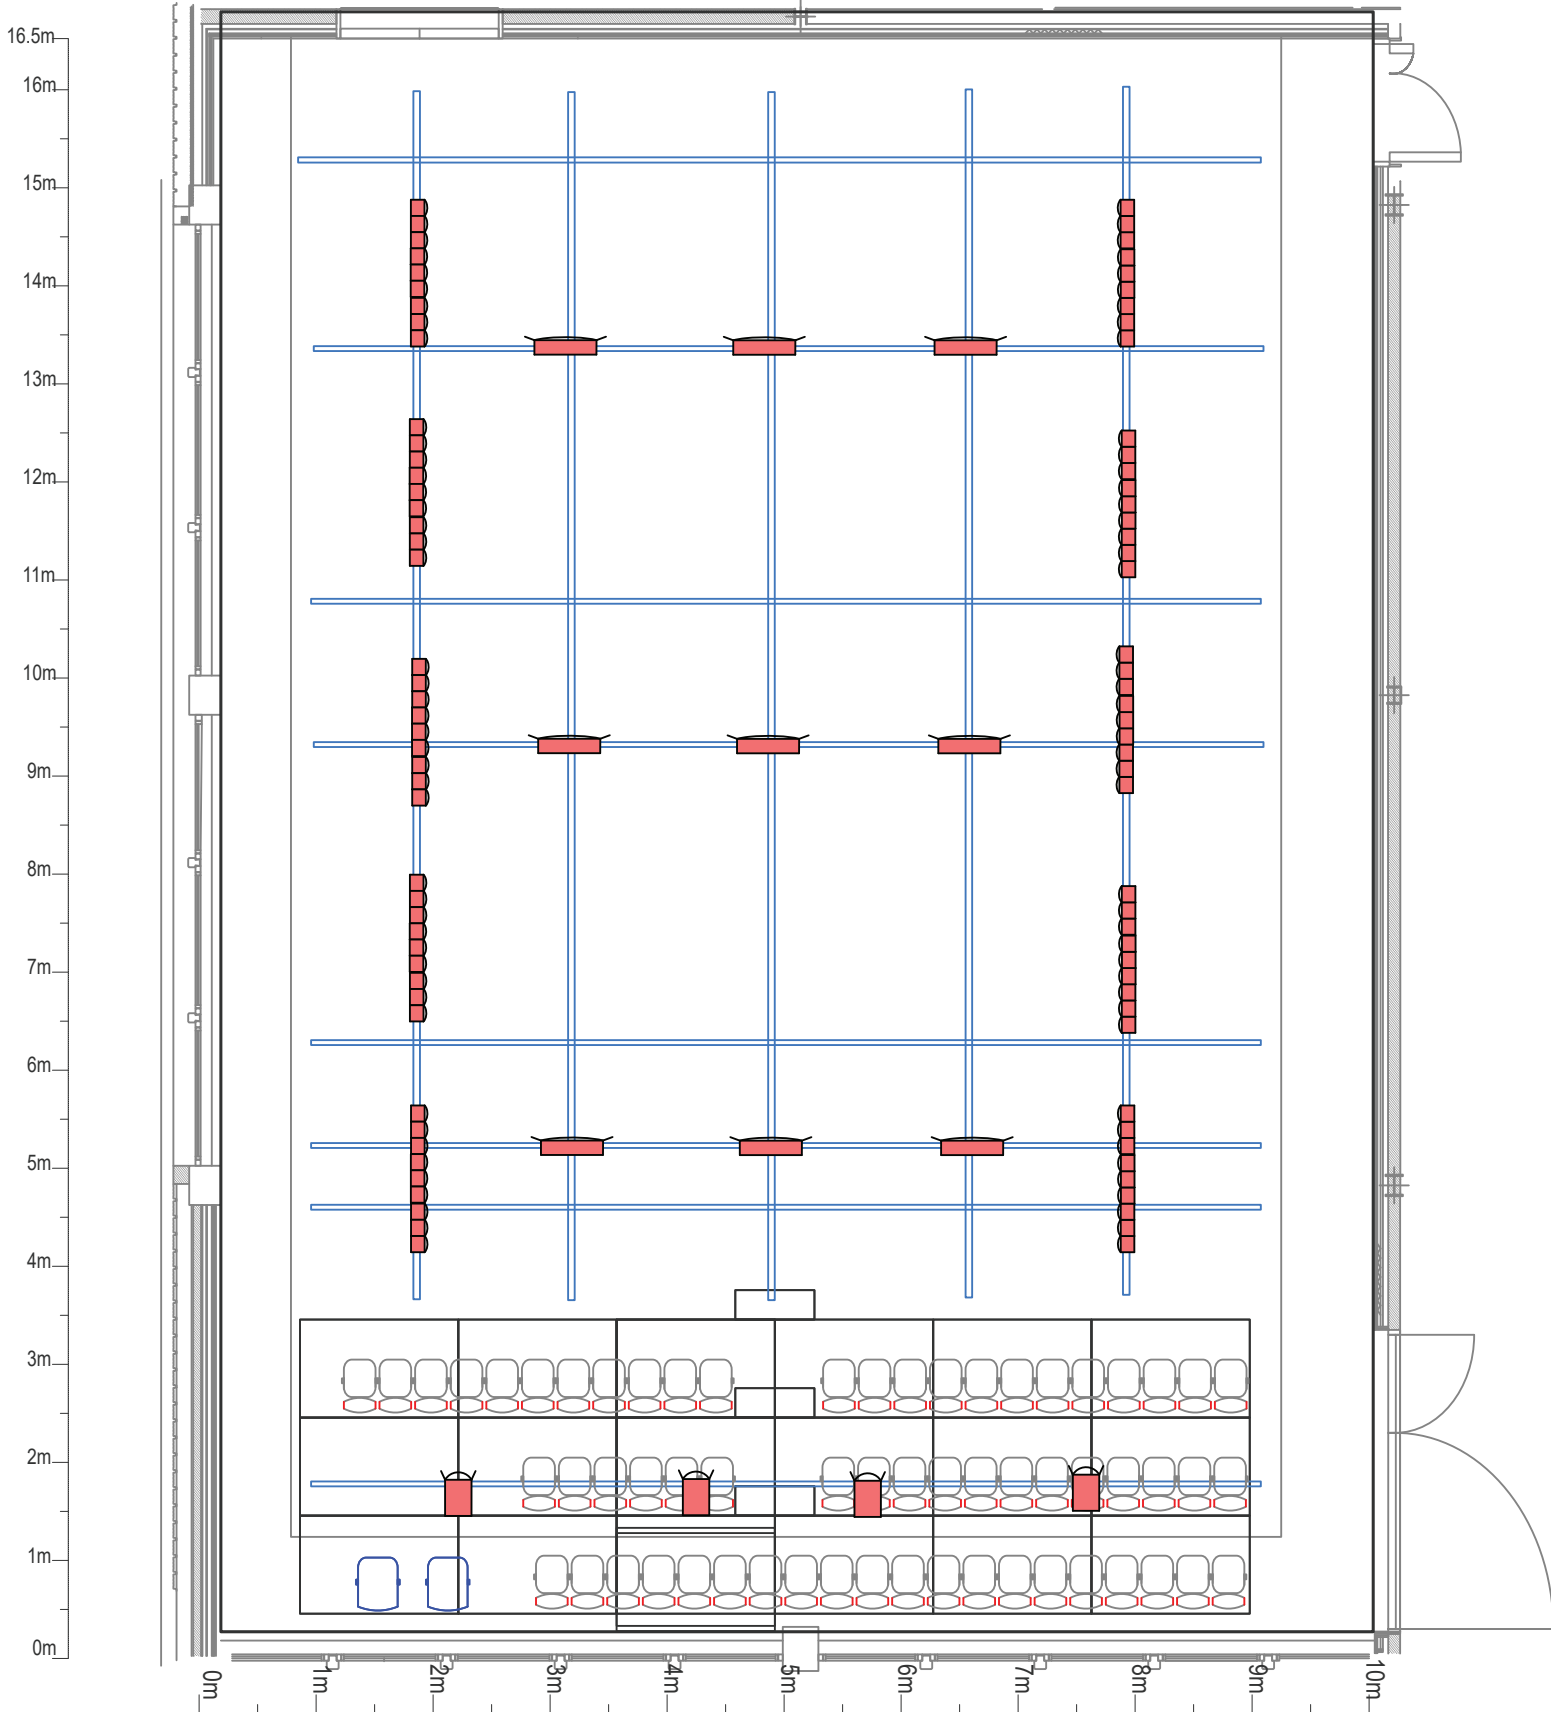

INBETWEEN

v 19.11.2021

Legend

Pc 1 kW  4

LED bar  10

Flood 1kW  9

Design by
Ints Plavnieks
inc@stanica.sk
Tel:+421 944 167 466

12 Ch dimmer